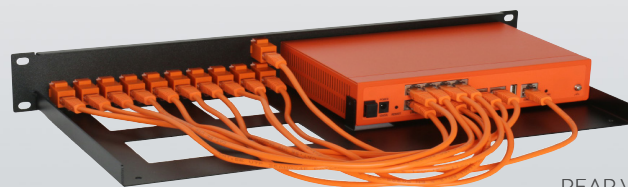

REAR VIEW

Rackmount.IT Europe

Takkebijsters 3A
4817 BL Breda
The Netherlands
T +31 (76) 711 5202
sales@rackmount.it
www.rackmount.it

Rackmount.IT USA

3580 Rocking J Road – Ste 700
Round Rock
TX 78664
T +1 (512) 766-0436
sales-us@rackmount.it
www.rackmount.it

RACKMOUNT-IT

Rackmount.IT products convert your desktop appliance into a rack mountable appliance.